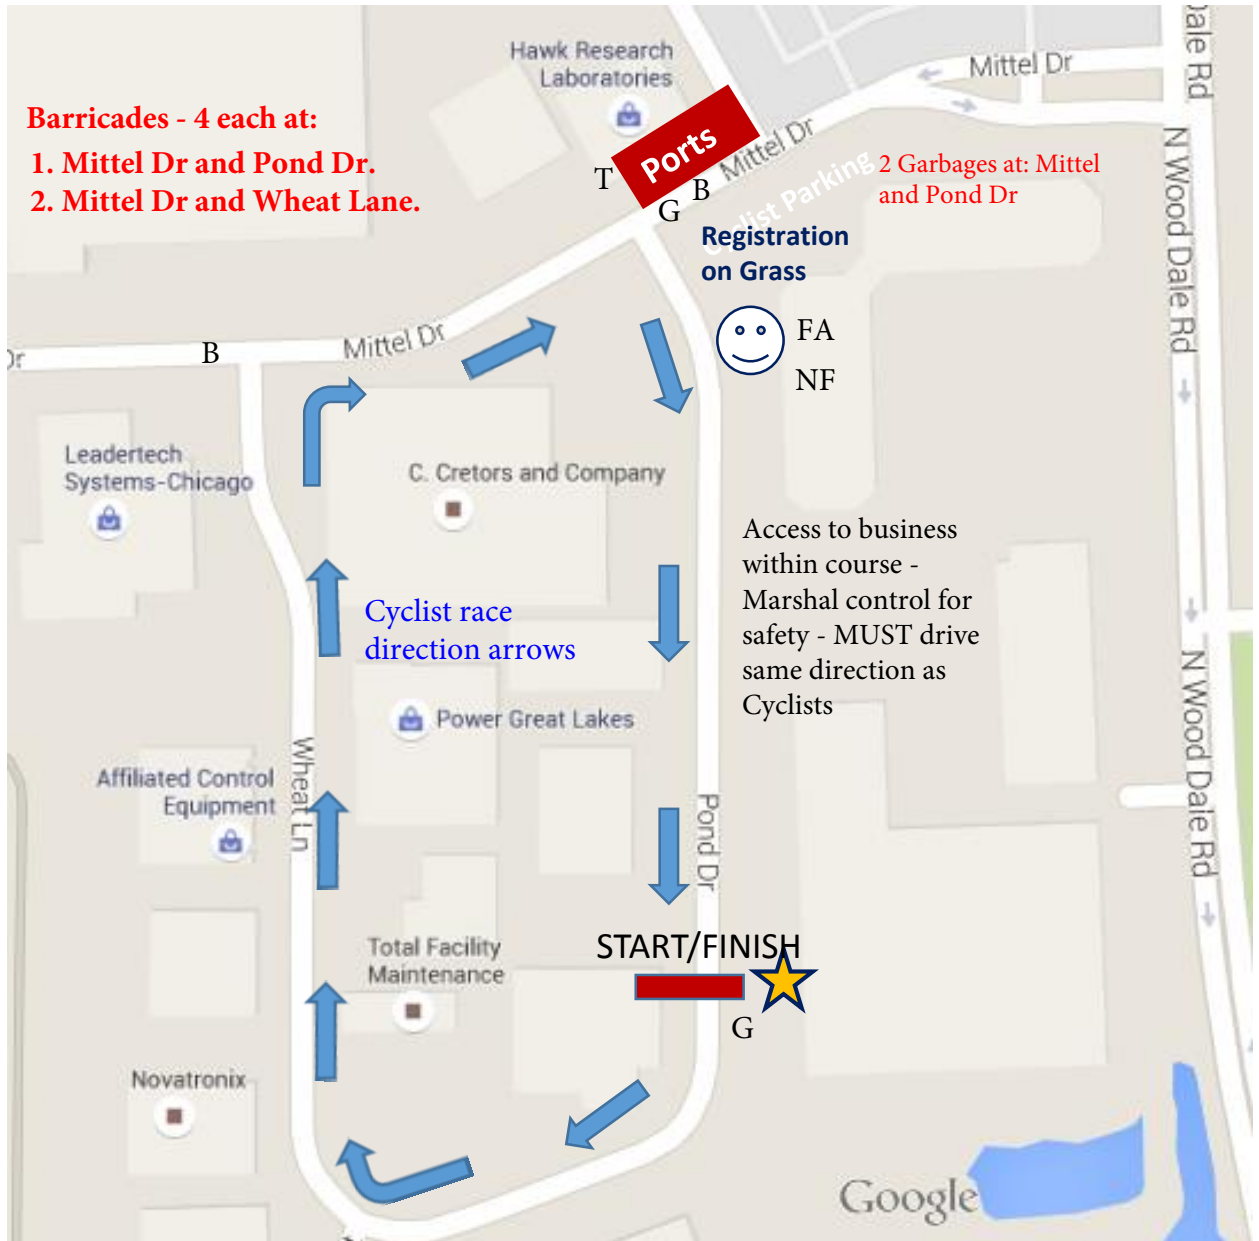

The Wood Dale CRITERIUM

FALL FLING SERIES EVENT - TOI-W

SEPT 24, 2023

Wood Dale, IL

ABR Illinois Criterium Championship

9:00 AM	<p>MEN'S MASTER 60+/65+/70+/75+/80/90+</p> <p>WOMEN'S MASTER 40+/50+/60+/65+/70+/75+/80+</p> <p>WOMEN'S CAT 4</p> <p>WOMEN'S CAT 5/BEGINNER</p>	35 MIN.	MEDALS 5 DEEP
9:45 AM	<p>MEN'S CAT 4/5</p> <p>WOMEN'S CAT 4/5</p>	35 MIN.	MEDALS 5 DEEP
10:30 AM	<p>MEN'S MASTER 50+</p> <p>WOMEN'S CAT 1/2/3</p>	50 MIN.	SEE EVENT DETAILS FOR CASH PAYOUT
11:35 AM	<p>MEN'S CAT 1/2/3</p>	60 MIN.	SEE EVENT DETAILS FOR CASH PAYOUT

LOCATION

780 AEC D
WOOD DALE, IL

PARKING

SEE ambikerace.com

FEES

FIRST 2 RACES: \$25 PER RACER
LAST 2 RACES: \$30 PER RACER
SECOND RACE FEE \$15

PRE-REGISTRATION

BIKereg.COM

REGISTRATION ENDS
SEPT 23

DAILY AND OVERALL PRIZES

MORE INFO AT WWW.ABDCYCLING.COM

ADDITIONAL INFO AT
ABDCYCLING.COM
AmBikeRace.com

prairiepathcycles.com
Winfield & Batavia, IL

Fall Fling Wood Dale IL State Championships, Criterium TOI-W Course Map Wood Dale, IL

Sunday, September 24, 2023

SOUTH COURSE

Oakwood Industrial Park, at Mittel Rd & Pond Dr

From Chicago: West on Irving Park Rd. to Wood Dale Rd, North on Wood Dale Rd to Mittel Rd, West on Mittel to Pond Dr. **From I-290/53:** exit East Thorndale Ave, East on Thorndale Ave to Wood Dale Rd, south on Wood Dale Rd to Mittel Rd, West on Mittle Rd to Pond Dr.